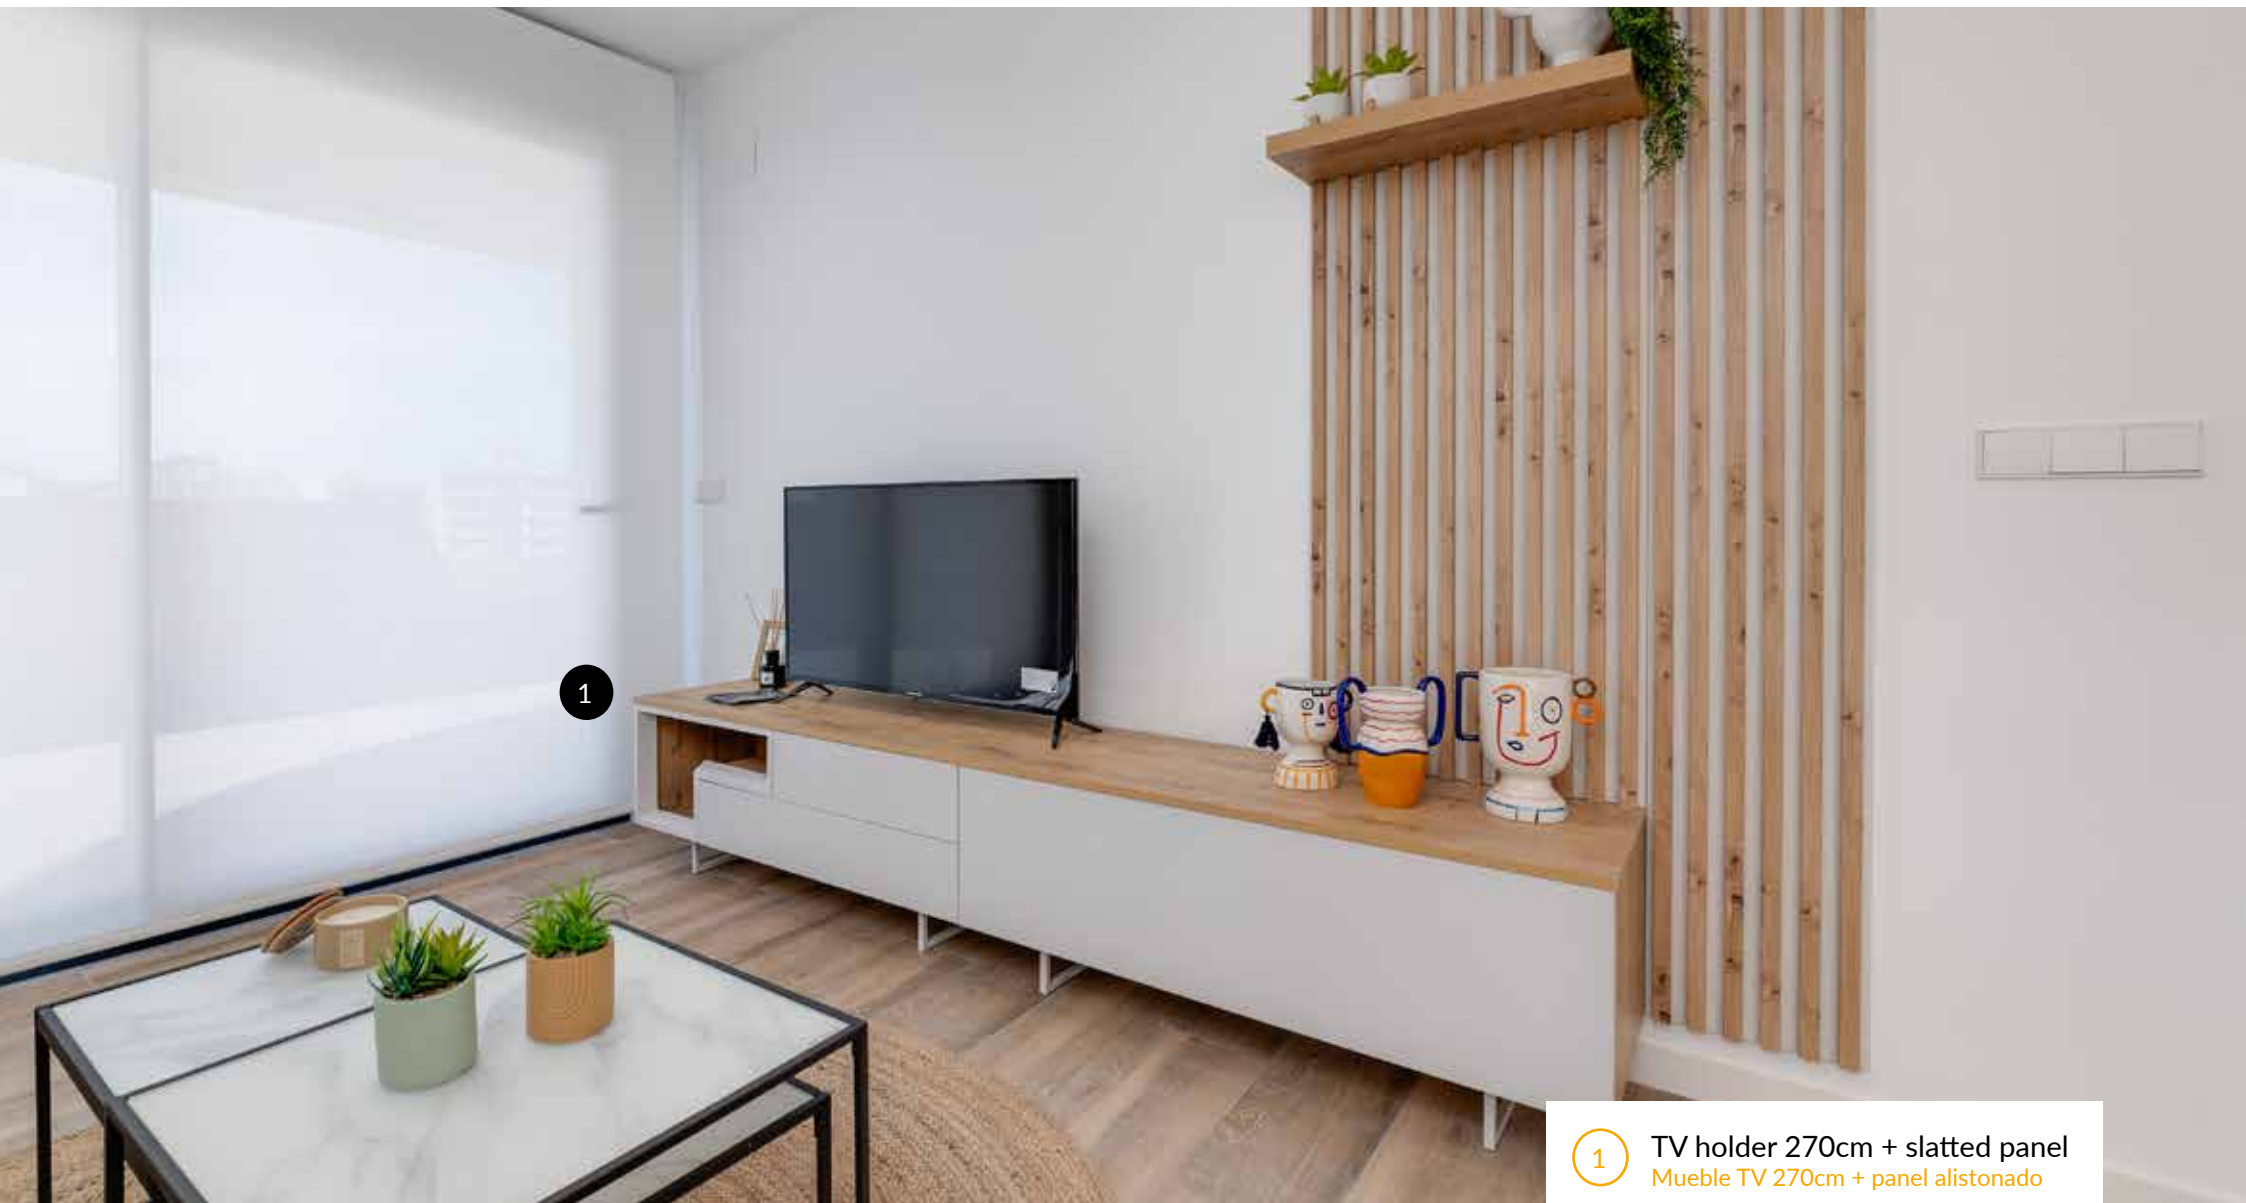

PACK CLAUDIA II

2-bedroom flat | *Vivienda de 2 habitaciones*

1

1 TV holder 270cm + slatted panel
Mueble TV 270cm + panel alistonado

■ LIVING ROOM / SALÓN
■ BEDROOM 1 / DORMITORIO 1

■ BEDROOM 2 / DORMITORIO 2